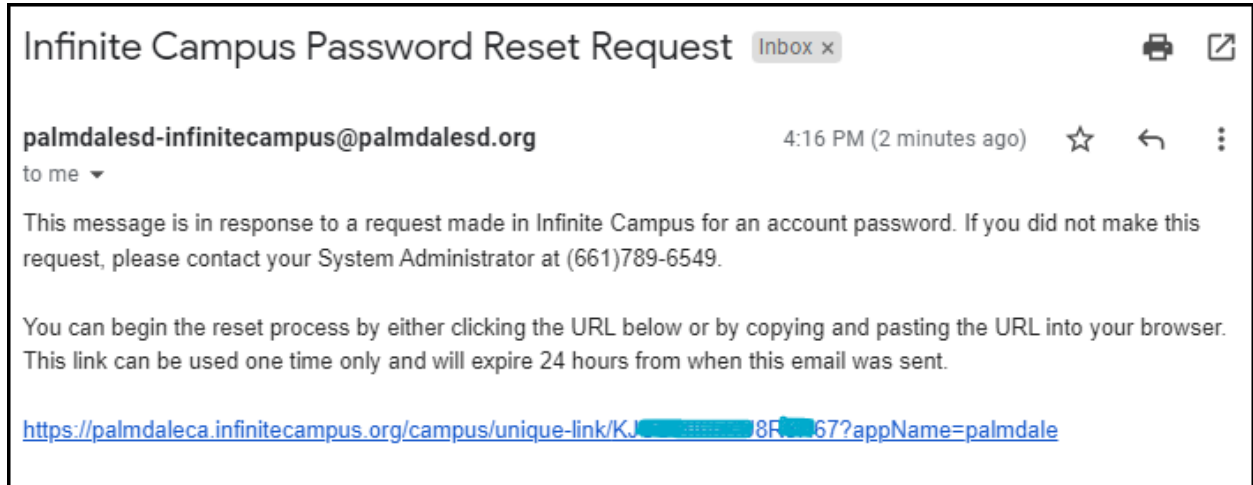

Infinite Campus – Username & Password Recovery

2c) The email will be sent to the Account Security Email address you have on file with our system.

Click on the link to open a password reset window. Please note, the link will expire 24 hours after the email was sent. If the link expires before you use it, you will need to request another one.

2d) Type in your new password and click **Submit**.

The screenshot shows the "Set Password" form in the Infinite Campus system. The form has a green header with the "Infinite Campus" logo and the tagline "simple || powerful". The form fields include: "Enter a new password*" with a blue information icon, "Confirm Password*", and a "Password Strength" indicator showing 100% strength with a full green bar. A blue "Submit" button is at the bottom, with a "Back to Login" link below it. The footer contains the copyright notice: "© 2003-2022 Infinite Campus, Inc. www.infinitecampus.com".