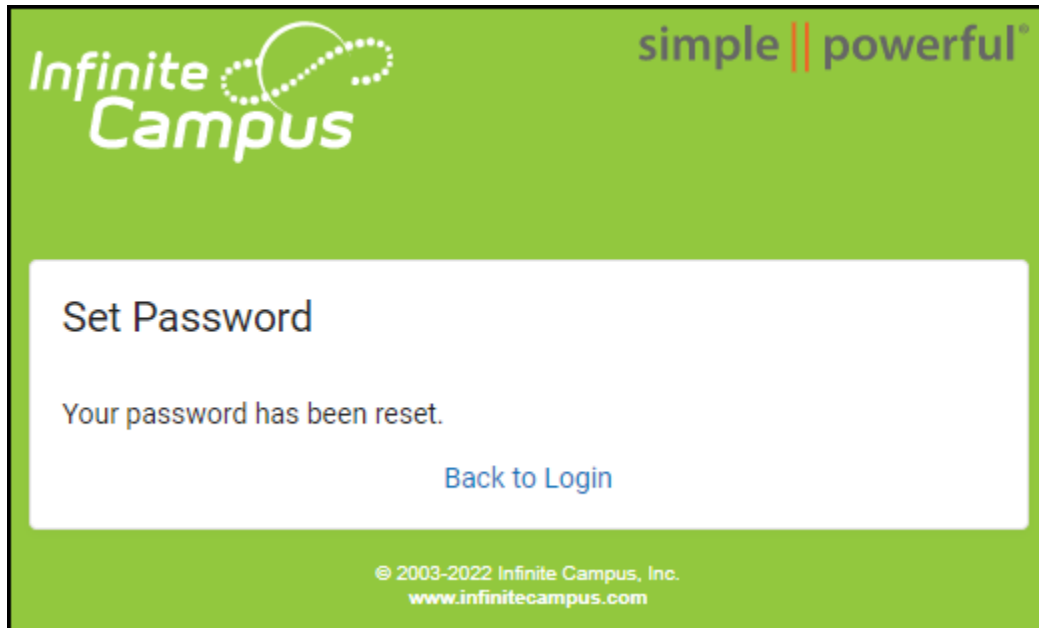

Infinite Campus – Username & Password Recovery

2e) From this window, click **Back to Login**. You will return to the login page where you can continue the login process as normal.

2f) You will receive the following email once your password has been changed. If you did not request a password change, please follow the instructions in the email for assistance.