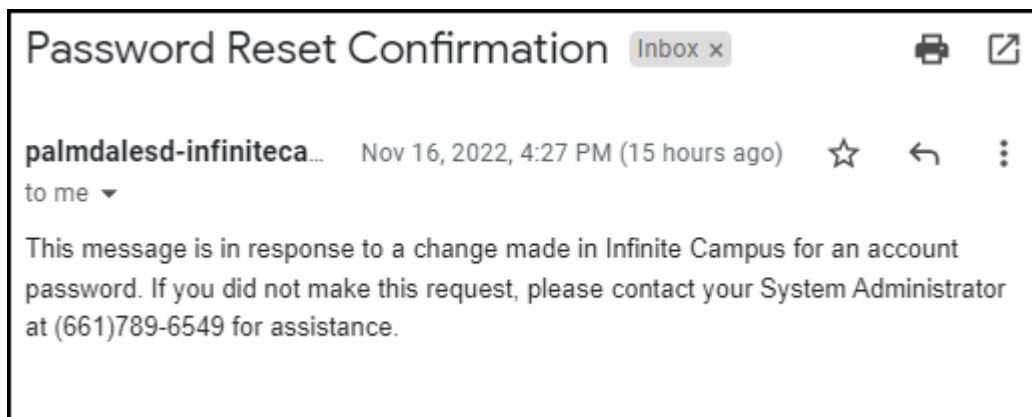

This concludes the section on resetting your password. The next section describes the steps for retrieving your username.