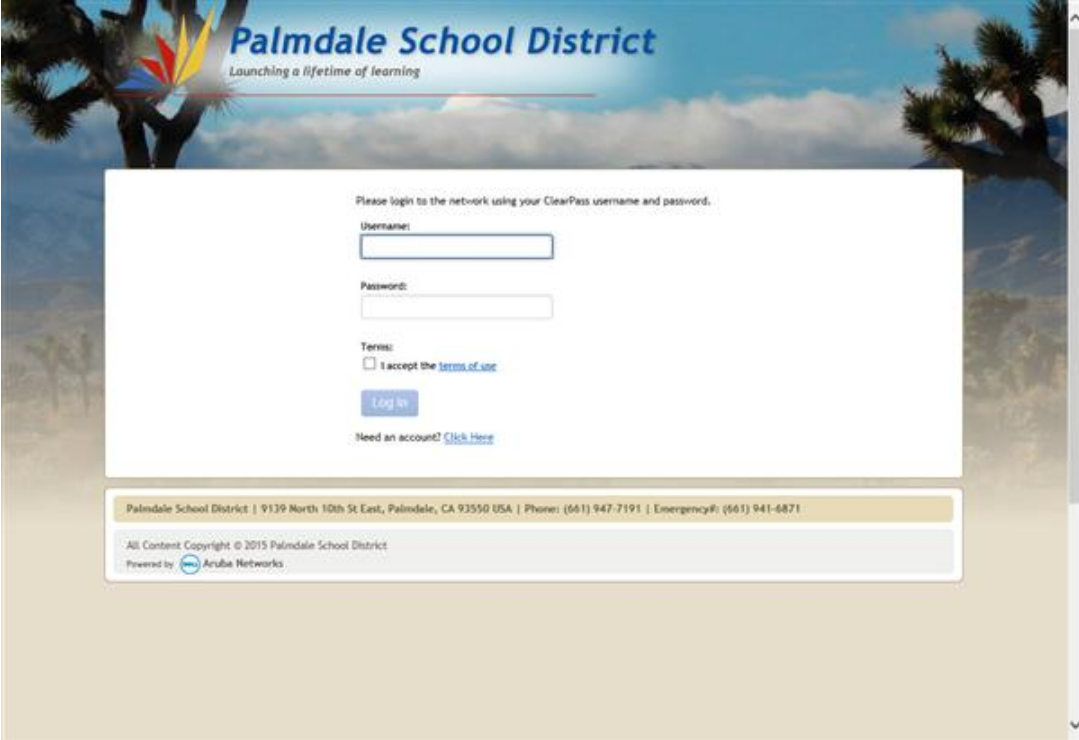

12. You will be taken back to the first login screen:

13. Log in with your username and password. Your account will be active for 24 hours.