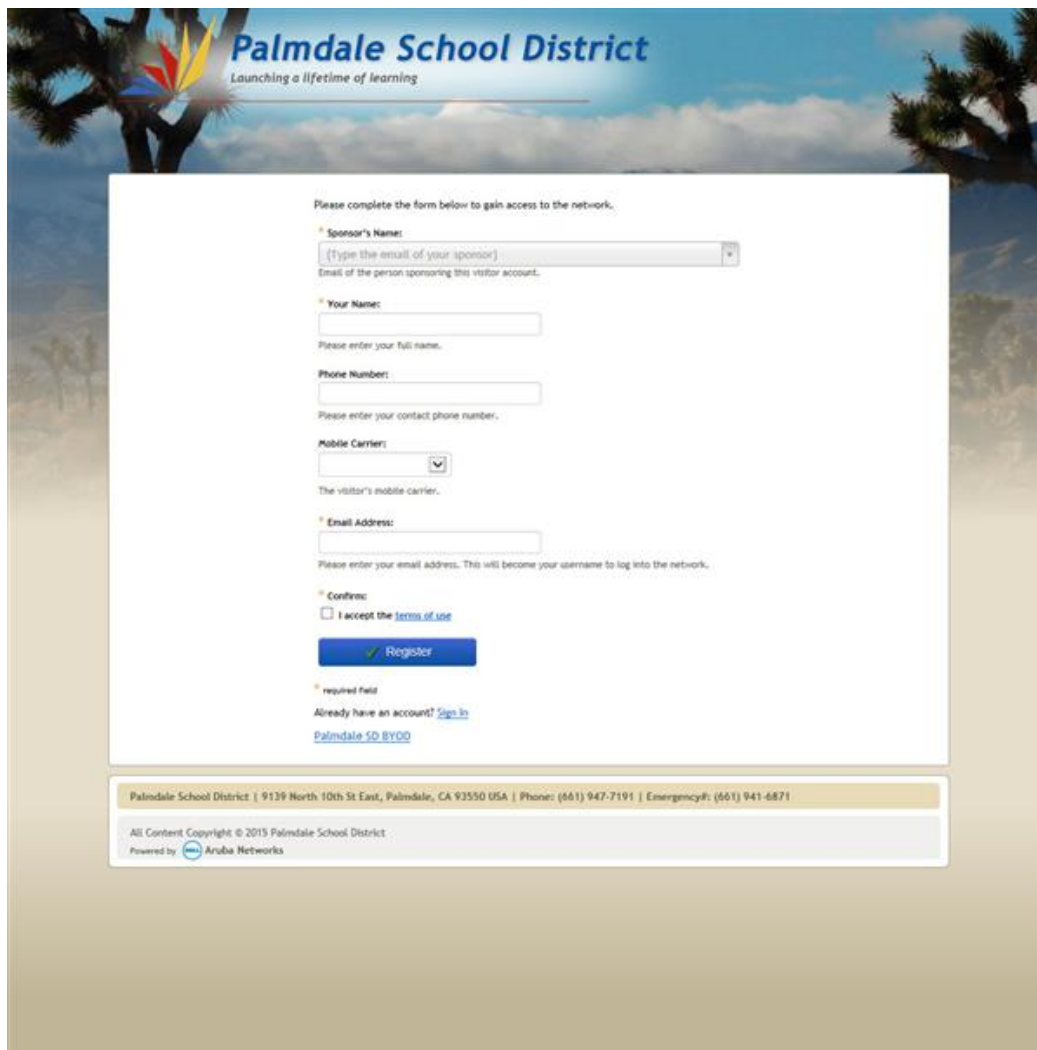

6. You will be redirected to the following:

7. Fill out the required fields indicated by an asterisk (*)

8. Click on: Register

9. Your sponsor will receive an email with your request.